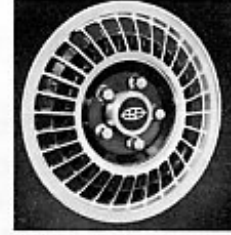

Wheels/Wheel Covers

Deluxe Wheel Covers
Standard on Riviera

Custom Locking Wire Wheel Covers (4)
Standard on Riviera Convertible
Available Riviera—
Sales Code N91

Chrome-plated Road Wheels (4)
Available Riviera,
Riviera Convertible—
Sales Code WG2

Styled Aluminum Wheels (4)
Standard on Riviera
T TYPE